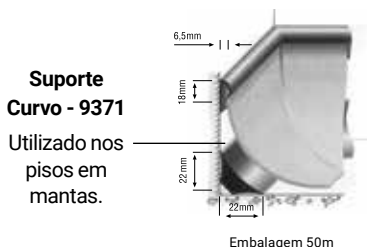

ACESSÓRIOS DE PVC

Produzidos com resinas de PVC, cargas e pigmentos, estes acessórios Tarkett são flexíveis, o que permite agilidade na instalação e melhor acabamento junto a paredes, outros pisos e escadas.

Arremate de Rodapé - 9360

Utilizado nos pisos em mantas.